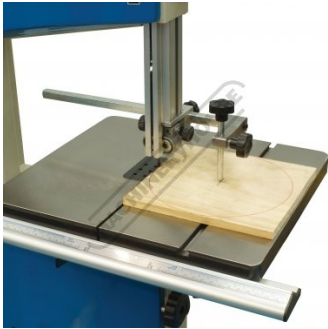

Specific Features

Shown On BP-255 Wood Bandsaw Circle Cutting Kit