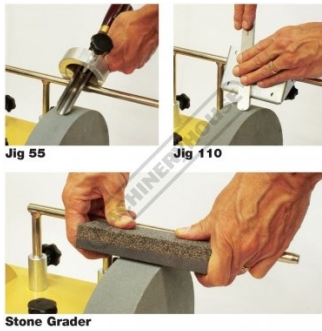

W8625

Jig 55, 110 & Stone Grader Wood Turners Sharpening Kit - 3 Piece Set