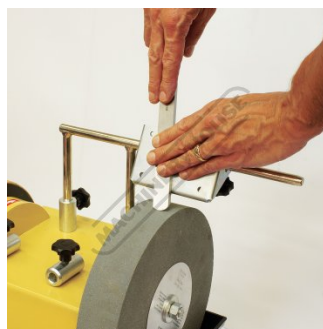

W8646

Jig 110 Grinding Rest