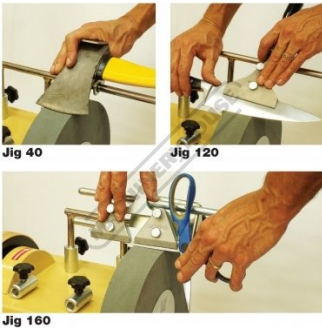

Universal Tool Stand

W8646

Jig 110 Grinding Rest

W8633

Wheel Dressing Attachment

Product Brochure For W868

W8615

Jig 40, 120, 160 Household Sharpening Kit - 3 Piece Set