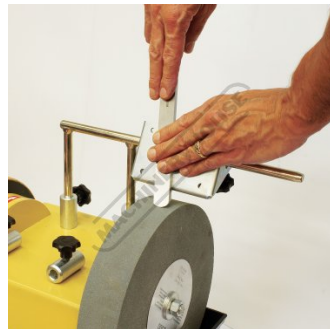

### Description

TiGer 2000S WETSTONE GRINDER  
 &Oslash;200x40mm 120W 240V

IDEAL FOR HOME AND THE SMALL WORKSHOP, Correct grinding and honing is an art in itself. Without training and experience, costly mistakes can be made and expensive tooling ruined. This Wet stone sharpening system offer superb, professional results and a razor sharp finish every time. With total accuracy and sharpening efficiency this Wet Stone sharpening system is easy to use even for a beginner. Ideal for the home and small workshop and with a comprehensive range of accessories, it is perfect in producing sharp cutting edges to knives, scissors and tools. Extensive accessories are included with the standard equipment: The &Oslash;200mm Wet stone Sharpening System offers superior technology for professional results every time - even if you are a novice.

**W8637**  
 Angle Guide - 200mm

**W8642**  
 Jig 60 Knife & Blade Holder

**W8643**  
 Jig 120 Knife & Blade Holder

**W8646**  
 Jig 110 Grinding Rest

**W8615**  
 Jig 40, 120, 160 Household  
 Sharpening Kit