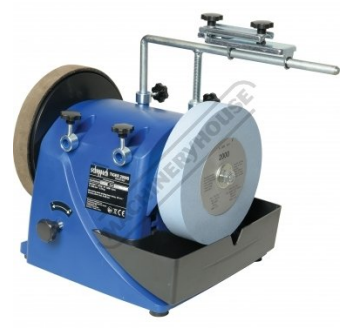

## TiGer 2000S - Wetstone Grinder

Ø200 x 40mm K 220 Grinder Stone

**On Sale**

Ex GST	Inc GST
<del>\$200.00</del>	<del>\$220.00</del>
<b>\$171.82</b>	<b>\$189.00</b>

ORDER CODE:	W859
MODEL:	TiGer 2000S
Grinder Stone (Ø x W) (mm):	Ø200 x 40
Stone Grit:	K 220
Leather Honing Wheel (Ø x W) (mm):	Ø225 x 30
Grinding Stone Speed (rpm):	120
Motor Power (W):	120
Motor Voltage (V):	240
Floor Space (W x D x H) (mm):	450 x 280 x 320
Shipping Dimensions (L x W x H) (mm):	390 x 305 x 390
Nett Weight (kg):	9.2

### Includes

- Jig for straight edges, plane irons, ripping chisels
- Angle setting jig for measuring exact angles and settings
- Abrasive paste for honing

Product Brochure For W859

**Specific Features**

Right View

Rear Left View

Rear Left View 2

Rear Right View

Rear View

Adjustment Dial

Included Accessories

Jig