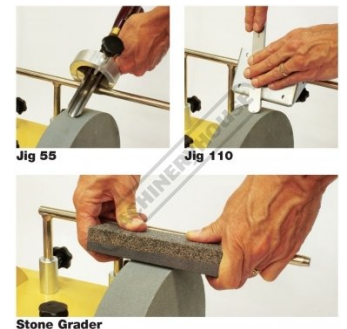

W8632
Leather Honing Disc

W8625
Jig 55, 110 & Stone Grader
Wood Turners Sharpening Kit