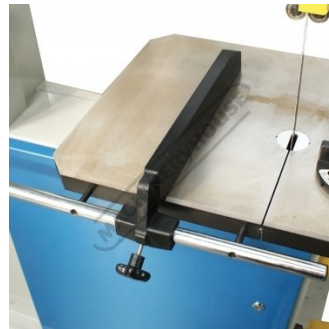

Sliding Rip Fence