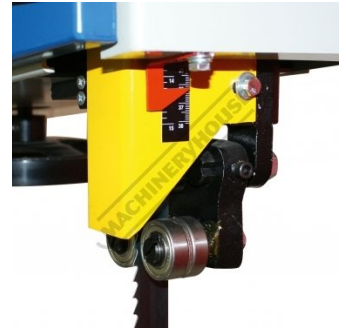

## BP-630 - Wood Band Saw

615mm throat x 370mm Height Capacity

**On Sale**

Ex GST	Inc GST
<del>\$3,690.00</del>	<del>\$4,059.00</del>
<b>\$3,450.00</b>	<b>\$3,795.00</b>

ORDER CODE:	W429
MODEL:	BP-630
Wheel Diameter (Ø) (mm):	630
Throat Capacity (mm):	615
Height Capacity (mm):	370
Table Size (mm):	542 x 660
Frame Type:	Steel
Motor Power (kW / hp):	2.2/ 3
Voltage / Amperage (V / amp):	415
Blade Code (Suits):	W429A, W429B
Blade Size (L x W x T) (mm):	4483 x 25.4 x 0.90
Floor Space (W x D x H) (mm):	1160 x 900 x 2100
Shipping Dimensions (L x W x H) (mm):	113 x 752 x 2220
Nett Weight (kg):	350

### Features

- Powerful 2.2kW / 3hp 415V motor
- Magnetic switch with overload protection
- Foot brake with micro-switch
- Heavy duty cast iron wheels and ripping fence
- Cast iron table tilts to 45°
- Ball bearing blade guides
- Blade width tension indicator
- Viewing window for blade alignment
- Heavy duty rack & pinion height adjustment
- 100mm dust chute
- Includes rip fence and mitre guide
- Quality Taiwanese Manufacture

### Includes

- Mitre guide
- Cast iron Rip fence

Product Brochure For W429

**Specific Features**

Table Tilt

Table with Sliding Rip Fence

Height Adjustment

Height Indicator

Viewing Window for Blade Alignment

Blade Width Tension Indicator

Table Tilt Adjustment

Product Brochure For W429

sales@machineryhouse.com.au  
 www.machineryhouse.com.au

**Recommended Accessories**

W429A

Wood Band Saw Blade - 6TPI,  
 Blade - 4483 x 25.4 x 0.9mm