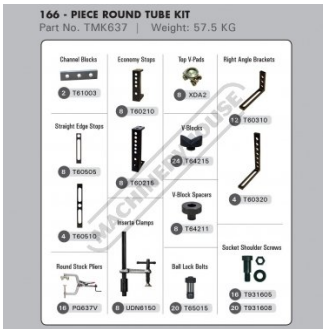

W07780
BuildPro Modular Fixturing Kit

W07782
BuildPro Modular Fixturing Kit

W07784
BuildPro Modular Fixturing Kit

W07755
BuildPro Fixturing Plate