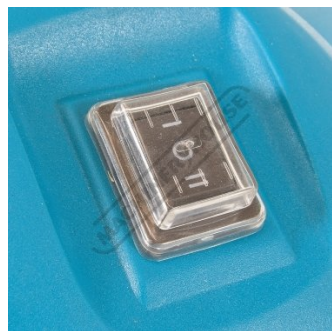

Power Switch