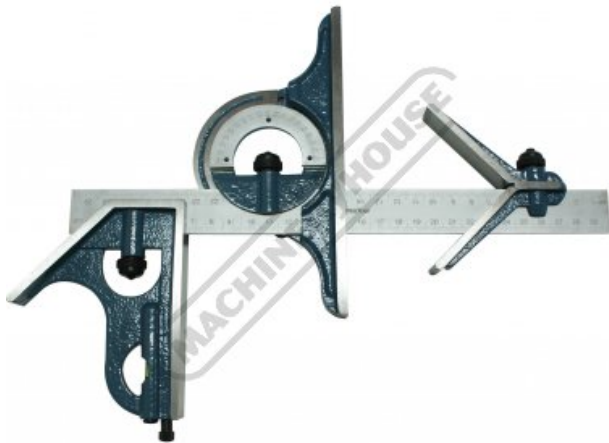

## 35-200A - Combination Set

300mm  
 Metric

**Ex GST**  
**\$110.00**

**Inc GST**  
**\$121.00**

ORDER CODE:	Q200A
Measuring Units:	Metric
Rule Size (mm / inch):	300mm
Number of Pieces (No.):	4

### Description

PROTRACTOR - COMBINATION SET

### Features

- 4 piece set
- Engraved graduations on protractor
- 300mm rule - Satin chrome finish
- Cast iron ground finished
- Foam lined plastic case

### Includes

- Short scribe screwed into end of main body

**Specific Features**

Figure 1

Figure 2

Figure 3

Includes Short Scriber

**Recommended Accessories**