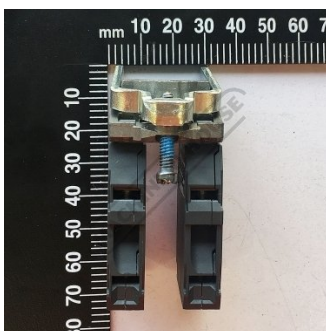

- SWITCH 4 DIRECTION

ZD-PA203

Suits: BM-70VE + other models

Please Call

ORDER CODE:

MY5000

Specific Features

Side View