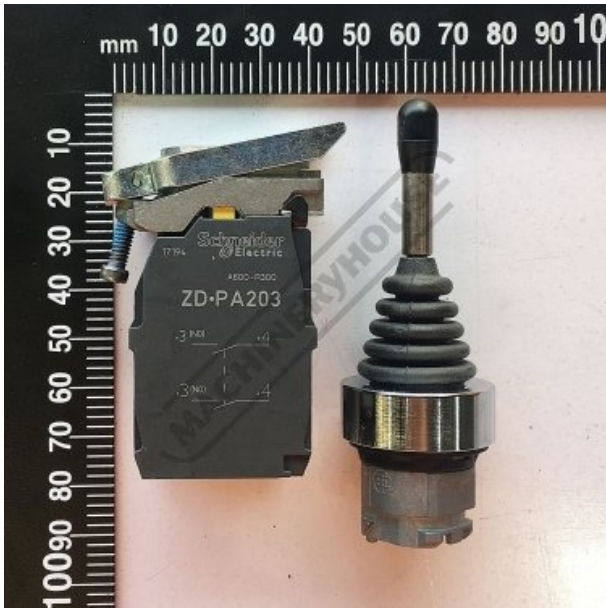

- SWITCH 4 DIRECTION

ZD-PA203

Suits: BM-70VE + other models

Please Call

ORDER CODE:

MY5000

Specific Features

Side View