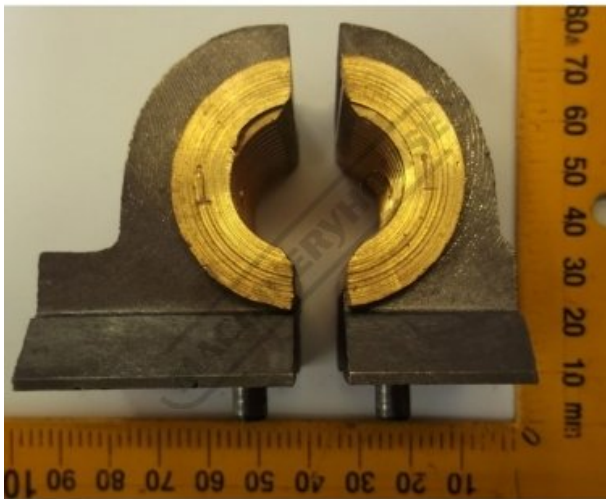

## #54 - SCREW NUT

#AT400-03-125  
Suits: AL-320G

Ex GST  
\$64.91

Inc GST  
\$71.40

### Specific Features

Image 2