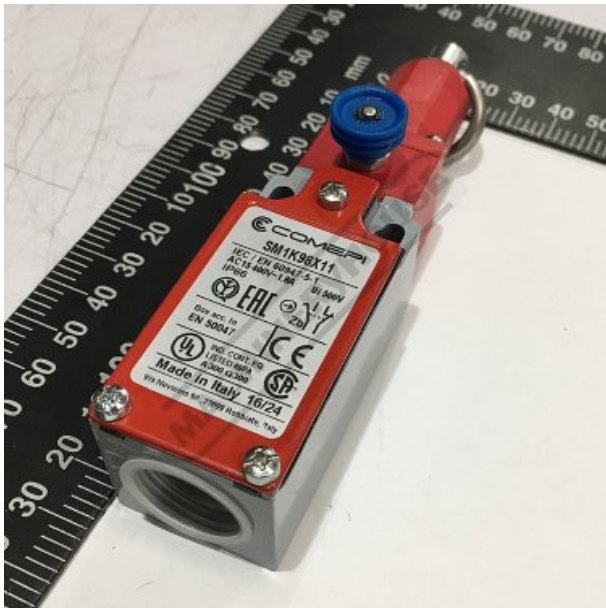

Product Brochure For HW9000

sales@machineryhouse.com.au
 www.machineryhouse.com.au

- LIMIT SWITCH (SAFETY)

#AZ8104

Suits: PR-203 + other models

Ex GST
\$59.09

Inc GST
\$65.00

ORDER CODE:

HW9000

Specific Features

Top View

Side View