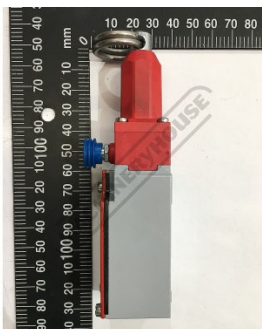

Product Brochure For HW9000

sales@machineryhouse.com.au
 www.machineryhouse.com.au

- LIMIT SWITCH (SAFETY)

#AZ8104

Suits: PR-203 + other models

Ex GST
\$59.09

Inc GST
\$65.00

ORDER CODE:

HW9000

Specific Features

Top View

Side View