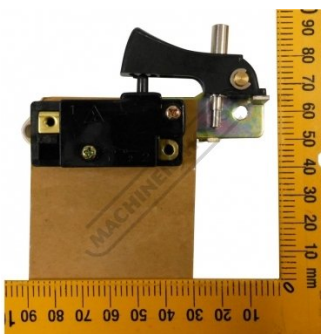

Product Brochure For CS343

#128 - SWITCH HANDLE TRIGGER

H0A028
 Suits: MC-370CE + other models

Ex GST
\$54.08

Inc GST
\$59.48

ORDER CODE: _____ CS343

Specific Features

CS343 SWITCH ELECTRIC H0A028