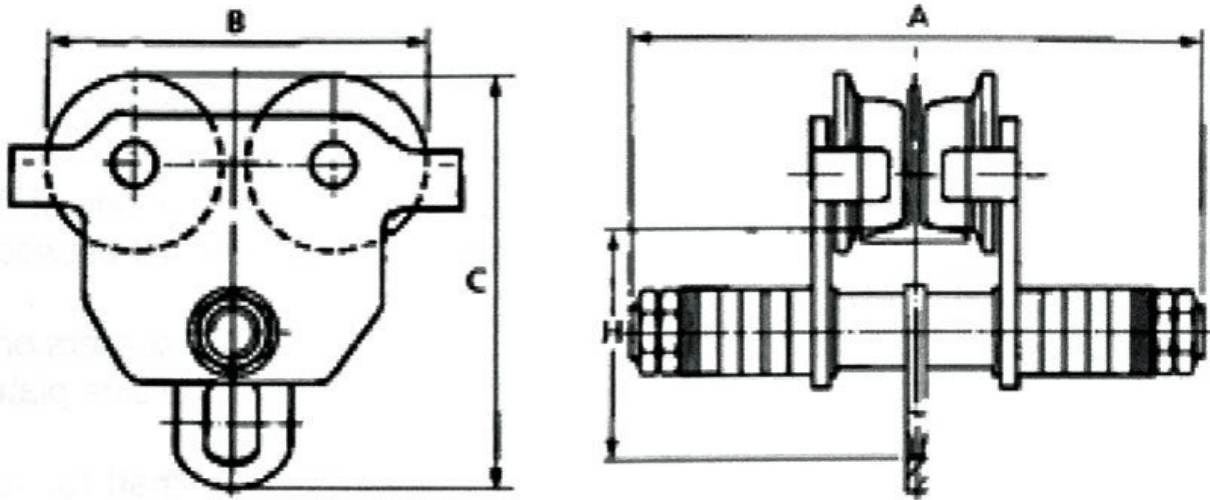

Product Brochure For C148

HGT-2T - Girder Trolley

2 Tonne Capacity
 88-203mm Beam Width

Ex GST	Inc GST
\$160.00	\$176.00

ORDER CODE:	C148
MODEL:	HGT-2T
Type:	Girder Trolley
Style:	Push Wheels
Load Capacity (Tonne):	2
Beam Width (mm):	88 - 203

Description

Suit I beams and universal beams

Features

- Fully adjustable to suit different beam widths from 88 - 203mm
- Ball bearing trolley wheels
- Complies with ASNZS1418.2

Specifications

Model		HGT-2T
Rated Capacity		2000kg
Suits Beam Width		88-203mm
Dimensions (mm)	A	327mm
	B	276mm
	C	263mm
	H	150mm
Net Weight		17.5kg