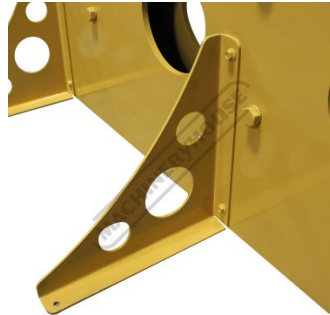

## EW-37HD - English Wheel - Heavy Duty

1.6mm Mild Steel Capacity  
 940mm Throat Depth

**Ex GST**                      **Inc GST**  
**\$13,490.00**      **\$14,839.00**

ORDER CODE:	B8890
MODEL:	EW-37HD
Mild Steel - Capacity (mm / Gauge):	1.6 / 16
Aluminium - Capacity (mm / Gauge):	3 / 11
Copper - Capacity (mm / Gauge):	~
Throat Capacity (mm):	940
Top Anvil Size (mm):	Ø254 x 76.2
Radius Dies (mm):	2" (50), 4" (100), 6" (150), & 8" (200), 12" (300), & 24" (600), 36" (914) & FLAT
Working Height (mm):	~
Shipping Dimensions (L x W x H):	1855 x 2262 x 356
Nett Weight (kg):	726

### Description

What makes this the best English wheel on the market? It's made from twin 15.8mm thick steel plates. Its large opening can handle even curved panels. And it comes with 8 anvil sets.

Recommended for: Restoration or bodywork on autos, planes, cycles, and much more.

### Features

- 1.6mm mild steel capacity
- Massive 940mm throat depth
- Upper wheel is a robust Ø254mm diameter x 76.2mm wide
- Includes 8 bottom anvils all 3" (76.2mm) wide in the following radii: 2" (50mm), 4" (100mm), 6" (150mm), 8" (200mm), 12" (300mm), 24" (600mm), 36" (914mm) & FLAT Die
- These anvil sizes can handle almost any wheeling application you can think of
- Everything on this wheel is adjustable, including the caster and camber of the bottom anvil
- Quick-release lower anvil support with internal locking cam allows for easy panel removal
- Weighs just under 726kg's with rigid steel construction that will stay accurate for many years

**Specific Features**

Bearing

Legs

Frame

Quick Release Lower Anvil Support

Tension Adjustment Wheel

Bottom Anvil Tilt Adjustment

Upper Wheel