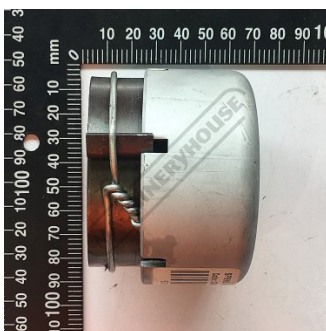

Product Brochure For 5DA8687

#86+87 - SPRING & CAP

#20123 + 20122

Suits: GHD-32 + other models

Ex GST
\$98.41

Inc GST
\$108.25

Specific Features

Side View

Head parts for spindle power feed

86	1	20123	spring cap
87	1	20122	spring plate

Parts Diagram