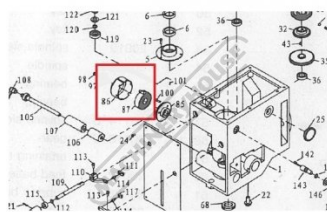

Product Brochure For 5DA8687

#86+87 - SPRING & CAP

#20123 + 20122

Suits: GHD-32 + other models

Ex GST
\$98.41

Inc GST
\$108.25

Specific Features

Side View

Head parts for spindle power feed

86	1	20123	spring cap
87	1	20122	spring plate

Parts Diagram