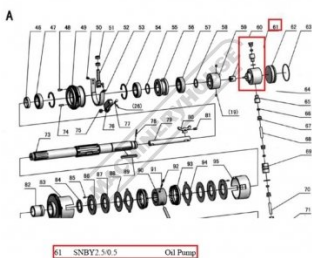

Product Brochure For 4LS1061

sales@machineryhouse.com.au  
 www.machineryhouse.com.au

#61 - OIL PUMP

SNBY2.5/0.5  
 Suits: CL-100A + other models

|                 |                 |
|-----------------|-----------------|
| <b>Ex GST</b>   | <b>Inc GST</b>  |
| <b>\$280.00</b> | <b>\$308.00</b> |

ORDER CODE: 4LS1061

Specific Features

4LS1061 OIL PUMP SNBY2.5 0