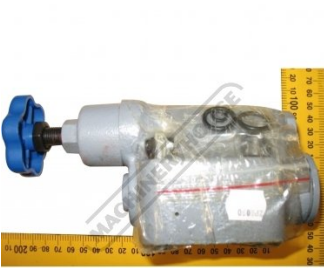

Product Brochure For 2PR050

- VALVE ASSEMBLY

PRESSURE ADJUSTMENT
 Suits: HP-63 + other models

Ex GST
\$244.00

Inc GST
\$268.40

ORDER CODE: _____

Specific Features

2PR050 PRESSURE ADJUST VALVE

2PR050 VALVE ASSY 1

2PR050 VALVE ASSY PRESSURE ADJUST side

2PR050 VALVE ASSY

Product Brochure For 2PR050

sales@machineryhouse.com.au
www.machineryhouse.com.au

2PR050