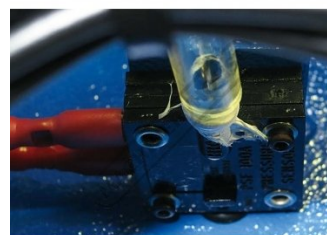

- PRESSURE SWITCH

Suits: WE-100 + other models

ORDER CODE:

2CP0012

Specific Features

2CP0012 PRESURE SWITCH

2CP0012 PRESURE SWITCH 3

2CP0012 PRESURE SWITCH 4