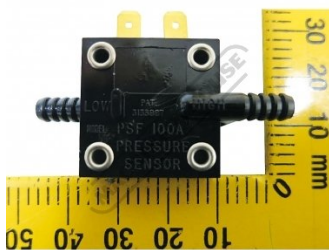

- PRESSURE SWITCH

Suits: WE-100 + other models

ORDER CODE:

2CP0012

Specific Features

2CP0012 PRESURE SWITCH

2CP0012 PRESURE SWITCH 3

2CP0012 PRESURE SWITCH 4