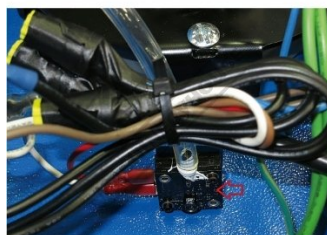

- PRESSURE SWITCH

Suits: WE-100 + other models

ORDER CODE:

2CP0012

Specific Features

2CP0012 PRESURE SWITCH

2CP0012 PRESURE SWITCH 3

2CP0012 PRESURE SWITCH 4