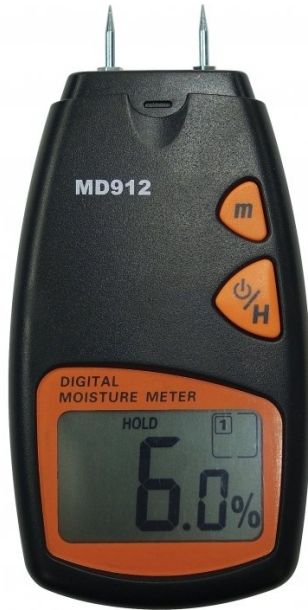

Product Brochure For W645

Digital Moisture Meter - MD912

2 - 70%

ORDER CODE:	W645
Wood Moisture Range :	2 ~ 70%
Bulding Material Moisture Range:	~

Description

Application: suitable to measure the moisture content in wood

Features

- Measurement range: moisture content 2 - 70%
- Temperature 0 - 40°C
- Resolution: 0.5%
- Power supply: 1 x 9V battery
- Hold feature freezes reading
- Wood species selection button
- Power/Hold button
- LCD screen
- Probe protective cover
- Dimensions: 129 x 63 x 32mm
- Weight: 116g

Includes

- Includes 9V battery
- Spare probes

Product Brochure For W645

Specific Features

Shown Testing Wood Moisture

Scan Function

Probe Cap

Probes