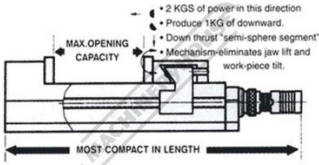

Product Brochure For V322

Specific Features

Insert