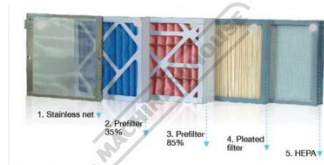

MACHINERYHOUSE

Image 2

Image 3

Recommended Accessories

W270

Welding Fume Extractor

K8435

Mobile Welding Fume Extractor